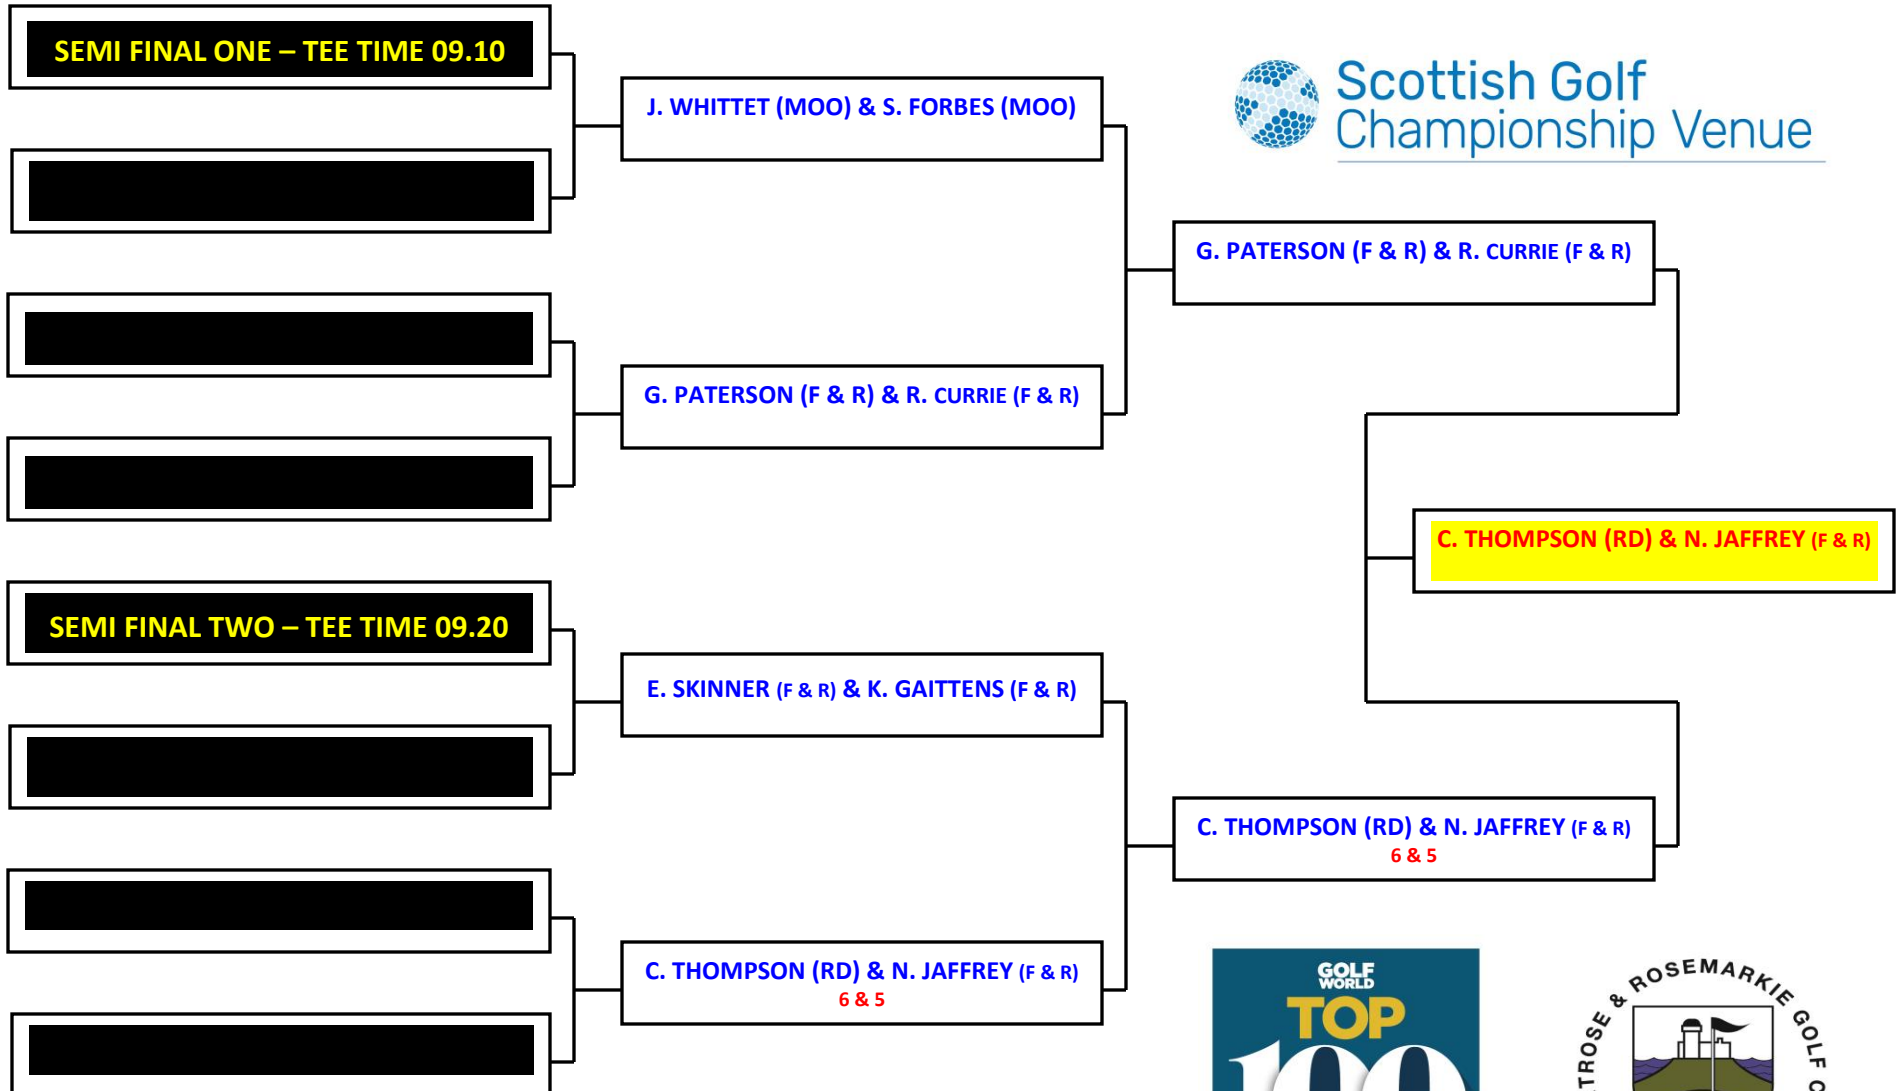

THE BLACK ISLE OPEN FOURSOMES – MATCH PLAY STAGES – HANDICAP

BLACK TEES – EXTRA HOLES TO BE PLAYED IF REQUIRED – FULL TEAM HANDICAP DIFFERENCE

SEMI-FINALS

FINAL AT 13.20

THE START TIME OF THE FINAL MAY BE SUBJECT TO CHANGE DEPENDING ON THE SEMI-FINALS

THE BLACK ISLE OPEN FOURSOMES – MATCH PLAY STAGES – SCRATCH

BLACK TEES – EXTRA HOLES TO BE PLAYED IF REQUIRED

SEMI-FINALS

FINAL AT 13.40

Scottish Golf
Championship Venue

THE START TIME OF THE FINAL MAY BE SUBJECT TO CHANGE DEPENDING ON THE SEMI-FINALS