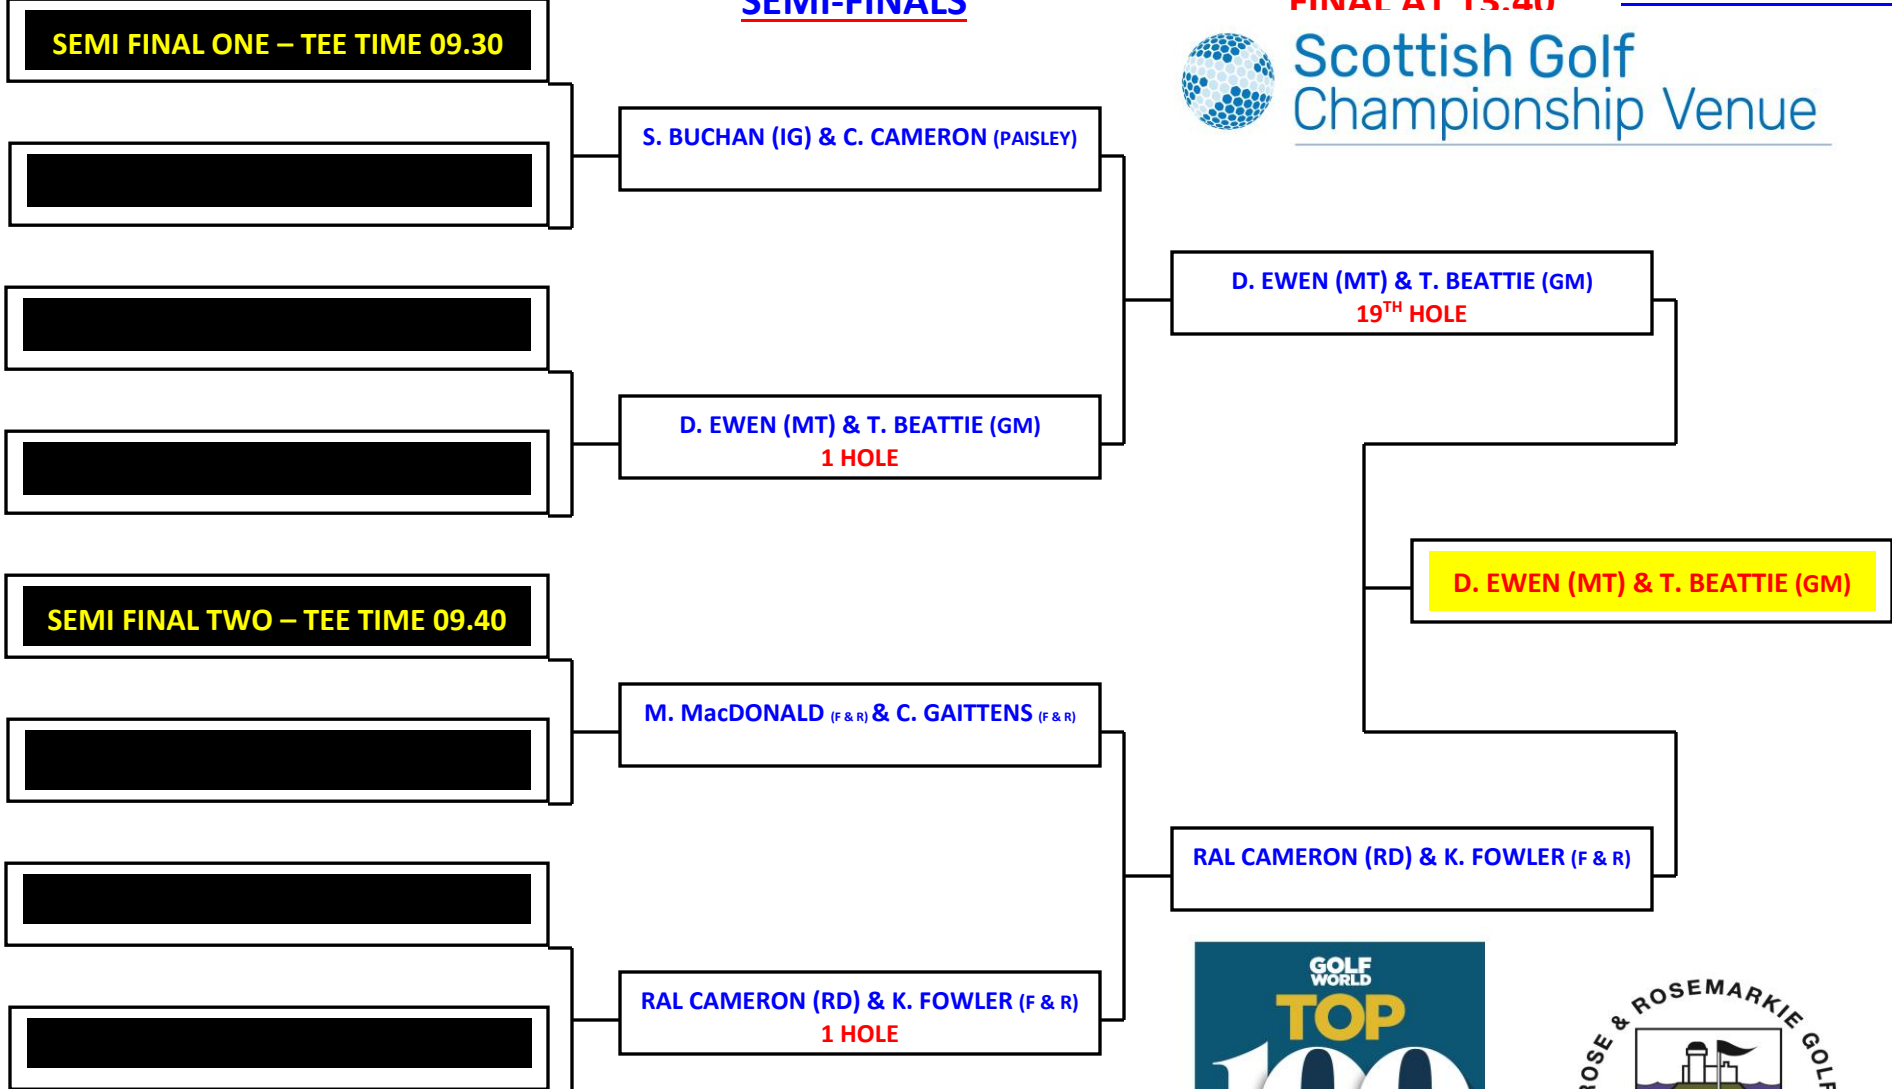

THE BLACK ISLE OPEN FOURSOMES – MATCH PLAY STAGES – SCRATCH

BLACK TEES – EXTRA HOLES TO BE PLAYED IF REQUIRED

SEMI-FINALS

FINAL AT 13.40

Scottish Golf
Championship Venue

THE START TIME OF THE FINAL MAY BE SUBJECT TO CHANGE DEPENDING ON THE SEMI-FINALS